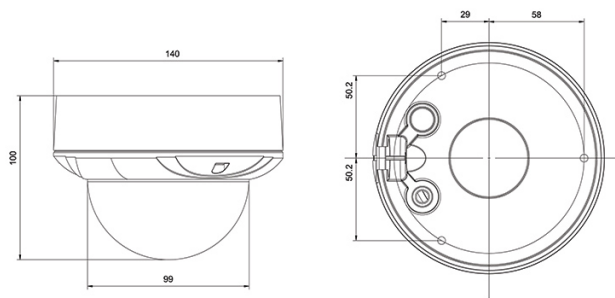

Output	Wire for 1ch. audio interface (Line level, 600 Ohm)
Camera Analytics	
Motion Detection:	Yes
Privacy Masking:	4
Alarm	
Alarm Input:	1
Alarm Output:	1
Mechanical / Environmental	
Dimensions:	Ø 140 × 100 mm (Ø 5,5 x 3,9 in)
Weight:	767g (1.7lb)
Cold start Temperature	-20°C (-14°F)
Operating Temperature:	-30°C to 60°C (-22°F to 140°F)

Ordering Information

Part No.	Description
TVD-1103	1.3 MPX HD Outdoor IR Dome Camera, 2.8 to 12mm, PAL

Unit: mm