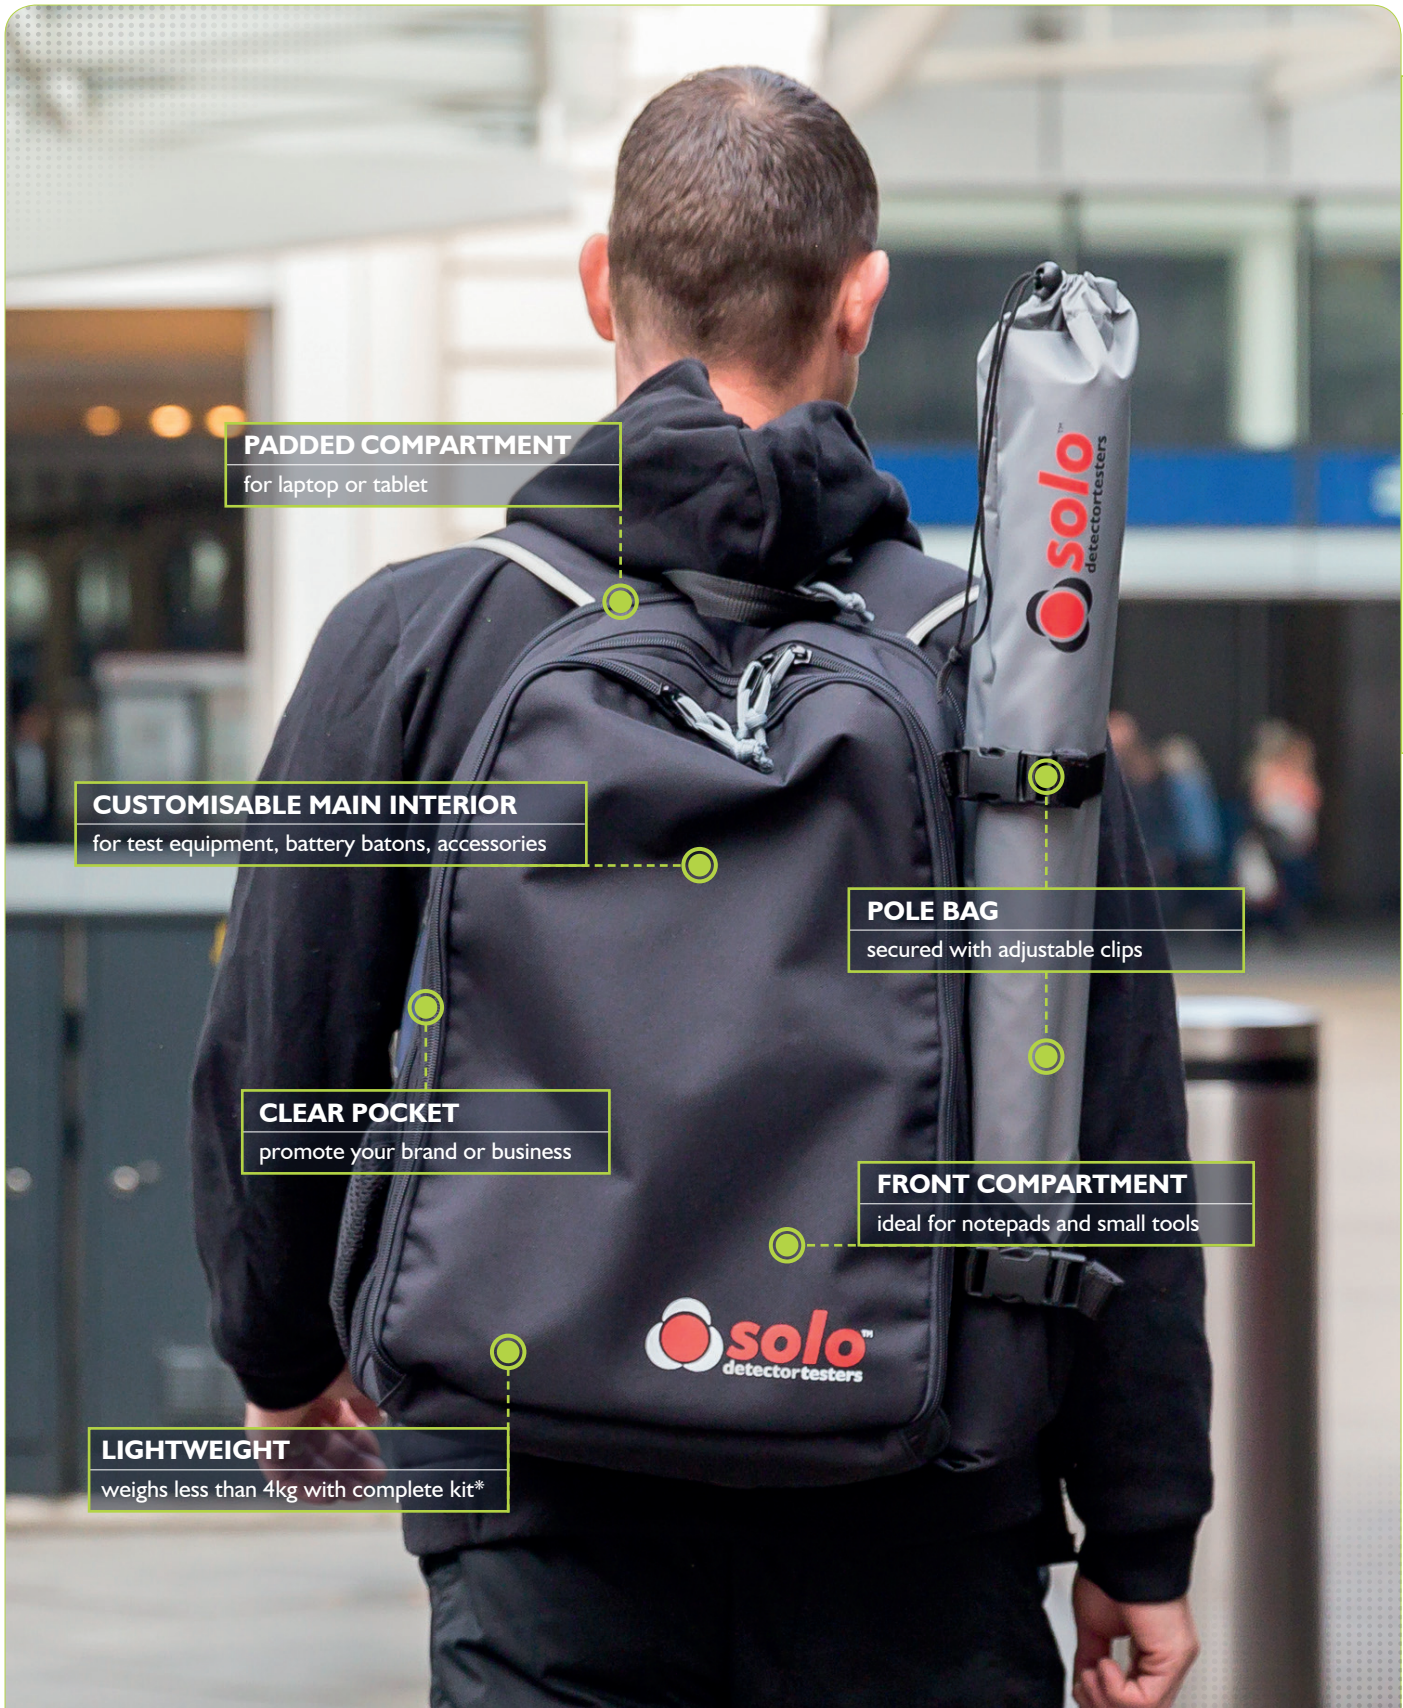

URBAN KITS

CONVENIENT, COMPACT, PRACTICAL

Perfect for the fire engineer on the go

PADDED COMPARTMENT

for laptop or tablet

CUSTOMISABLE MAIN INTERIOR

for test equipment, battery batons, accessories

POLE BAG

Move quickly between sites with compact, industry leading detector test kits, designed for speed and agility.

Designed with portability in mind

The new range of **Urban fire detector test kits** allow engineers to move easily around towns, large sites, or buildings without the need to carry bulky poles and bags.

Urban telescopic and extension poles are half the length of conventional poles. Engineers are able to test smoke, heat, CO, or multi-sensor detectors at heights up to 5 metres.

Kit Benefits

- Lightweight - Weighs less than 4kg*
- Mobile - For city engineers or those on large sites
- Ready to go - Complete kit for testing any detector**
- Convenient - 50% Shorter poles***
- Practical - Easily & quickly test detectors up to 5m

CONVENIENT

Less disruption when testing, quicker movement between & around sites.

COMPACT

All your test kit, including our new short poles, in a sleek compact backpack.

PRACTICAL

Lightweight design allows fast and efficient testing up to 5 metres.