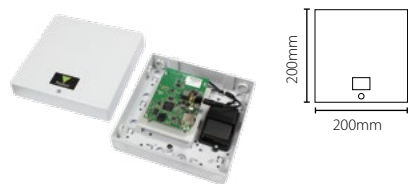

Net2Air bridge - Ethernet, PoE,
Plastic housing

Sales code 477-901
Price £180.00
More information <http://paxton.info/1387>

These products may be used with Net2 PaxLock to aid installation on a variety of doors.