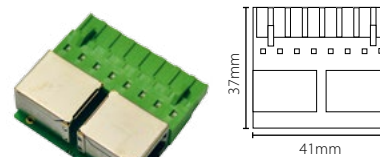

Paxton reader port connector - Pack of 5

Sales code 325-030
Price £22.00
More information <http://paxton.info/1325>