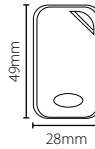

Switch2 hands free keyfob - Green, pack of 10

Sales code 860-010G
 Price £330.00
 More information <http://paxton.info/1424>

Switch2 hands free keycard - Green, pack of 10

Sales code 870-010G
 Price £330.00
 More information <http://paxton.info/1424>