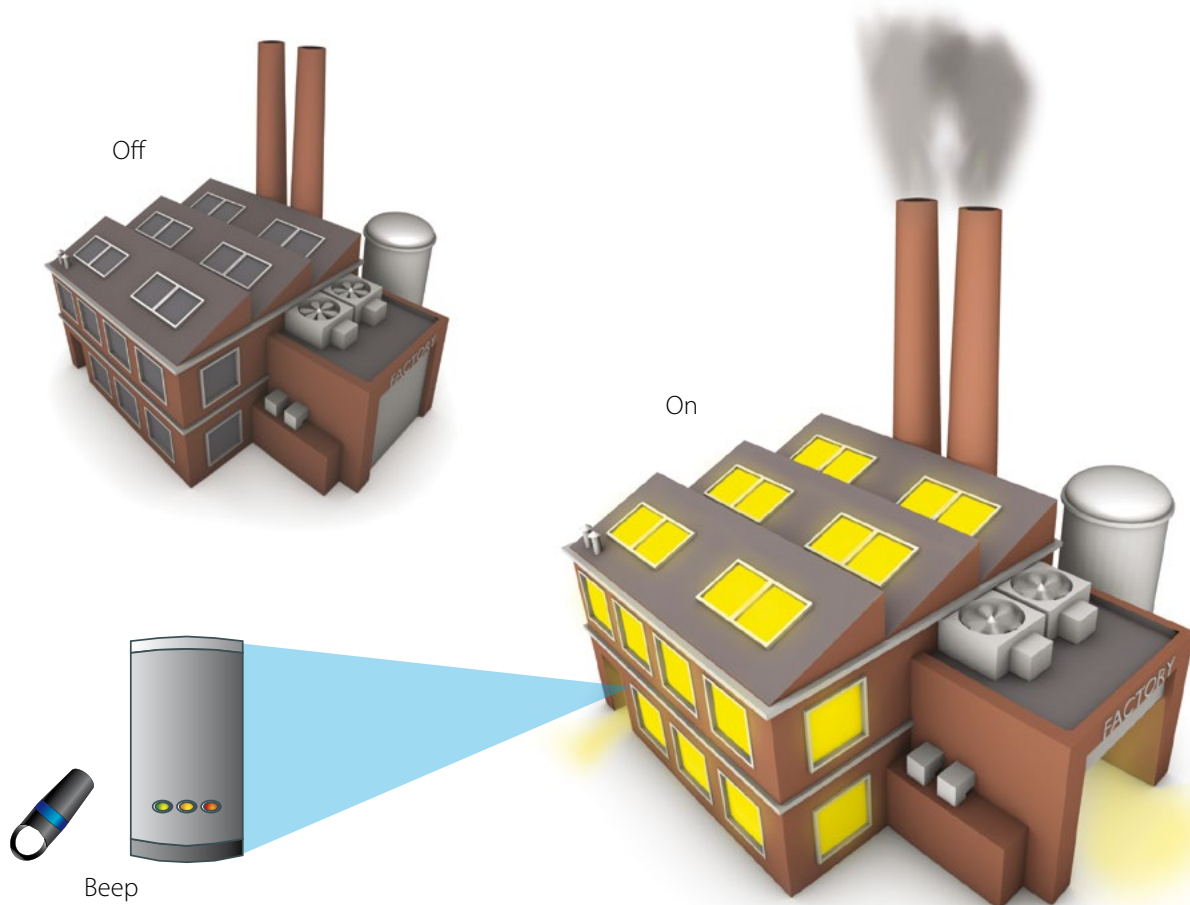

10 Building Control - I/O Board

The Net2 I/O board is a simple, yet powerful addition to the Net2 system. It can be wired alongside a Net2 door controller, to switch power on and off to electrical equipment to save money and energy. The Net2 I/O board can control lighting, heating, water and air-conditioning by using the Triggers and Actions application in the Net2 software. These actions can be programmed for a particular time, or in response to a specific Net2 event.

- Connect directly to a LAN/WAN only
- Enable integration with lighting, heating and more
- 4 inputs and 4 outputs on the Net2 I/O board

Please note, Net2 I/O boards work as part of the Net2 system. They are not door controllers.

When a valid fob is presented to the reader, the I/O board can be programmed to trigger the power to lighting, heating and electrical equipment.

Net2 I/O board

Sales code 489-710
Price £245.00
More information <http://paxton.info/1343>

Net2 I/O board - Plastic housing

Sales code 385-710
Price £260.00
More information <http://paxton.info/1343>

Net2 I/O board - 12V 2A PSU, Plastic cabinet

Sales code 411-623
Price £320.00
More information <http://paxton.info/1343>