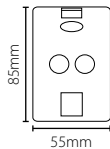

Switch2 hands free keyfob - Green, pack of 10

Sales code 860-010G
 Price £330.00
 More information <http://paxton.info/1424>

Switch2 hands free keycard - Green, pack of 10

Sales code 870-010G
 Price £330.00
 More information <http://paxton.info/1424>