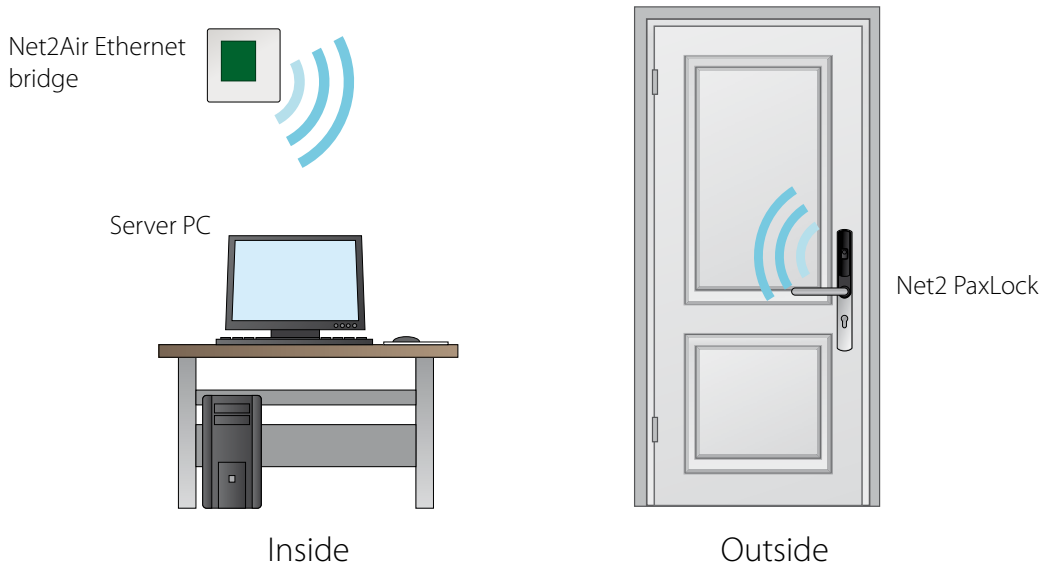

Net2 nano

- A wireless single door controller
- Communicates to the server PC using Net2Air technology via a Net2Air bridge
- No cable required between Net2 nano and the server PC, reducing installation time

Net2 nano 1 door controller - 12V 2A PSU, Plastic cabinet

Sales code 654-772
 Price £275.00
 More information <http://paxton.info/1294>

8 Wireless Controllers - Net2 PaxLock

Net2 PaxLock

- A wireless networked access control system in a slimline door handle
- Manage reports in the Net2 software in real time
- Communicates to the server PC using Net2Air technology via a Net2Air bridge
- Full battery management system
- MIFARE® or Net2 Proximity compatible versions available