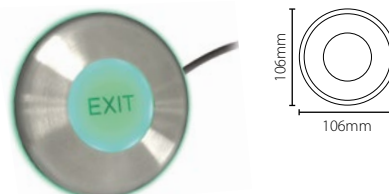

Paxton marine exit button

Sales code 593-721
Price £110.00
More information <http://paxton.info/188>