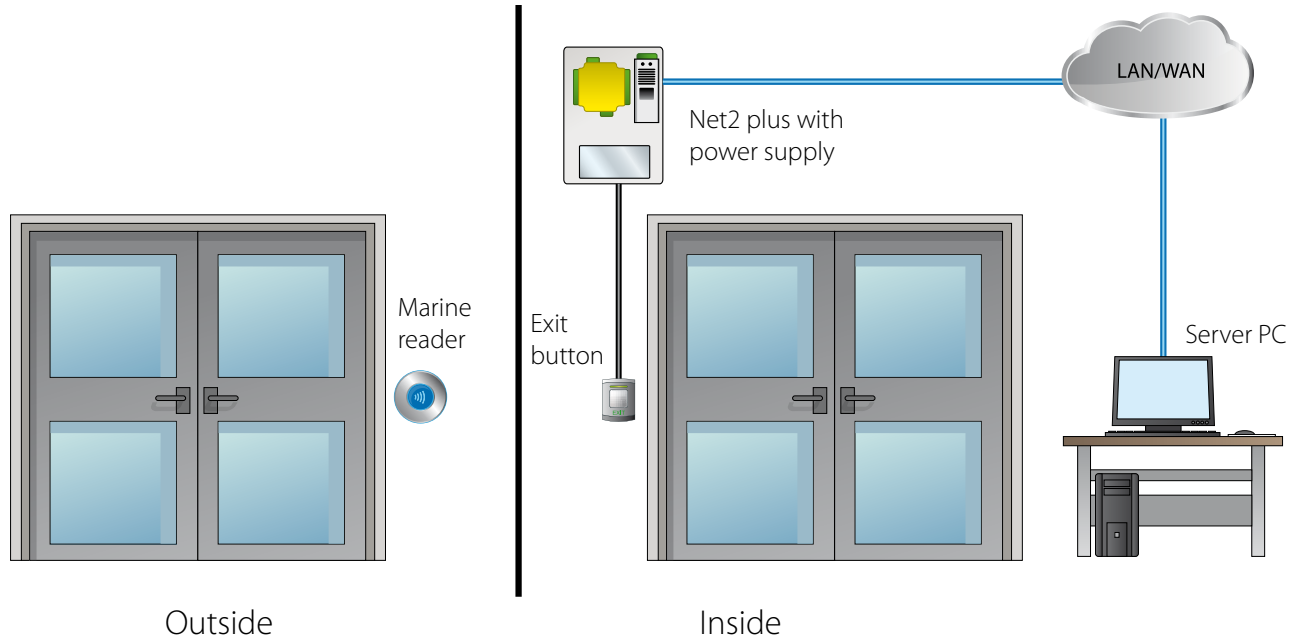

Door Entry

Our door entry system, Net2 Entry, is an advanced one cable door entry system with built-in access control capabilities.

Standalone Access Control

Our standalone access control is a non-networked system made up of readers or simple door controllers located at each door. Standalone systems are administered via the use of tokens or card packs.

We have two types of Standalone system, Compact and Switch 2.

New in this edition

Brand new Net2 Entry door entry panels with advanced features

Two new panels for the Net2 Entry system offering improved functionality, for use with Net2 Entry v2.14

- Pan/tilt camera functionality to capture an angled view
- New standard and VR panel, improved look and feel
- Flush mount, surface mount and surface mount with rain hood available
- New grouping feature with Net2 Entry v2.14 enables smart management of multi-tenant buildings
- Multi-format reader, reads Paxton and MIFARE® token technology
- Standard panel features high contrast backlit keypad
- Intelligent panel design displays occupants by name
- Intuitive user interface for secondary ONVIF compliant camera integration
- SIP compatible, with a wider range of 3rd party products

Networked Access Control

6 Wired Controllers - Net2 Plus

Net2 plus

- A networked IP ready single door controller
- On-board TCP/IP connection allows direct connection to a network
- Can connect together with dedicated RS485 network