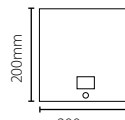

Net2 I/O board - Plastic housing

Sales code 385-710
 Price £260.00
 More information <http://paxton.info/1343>

Net2 I/O board - 12V 2A PSU, Plastic cabinet

Sales code 411-623
 Price £320.00
 More information <http://paxton.info/1343>