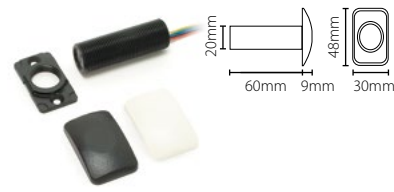

Compact proximity vandal proof reader

Sales code 326-735
Price £190.00
More information <http://paxton.info/1270>