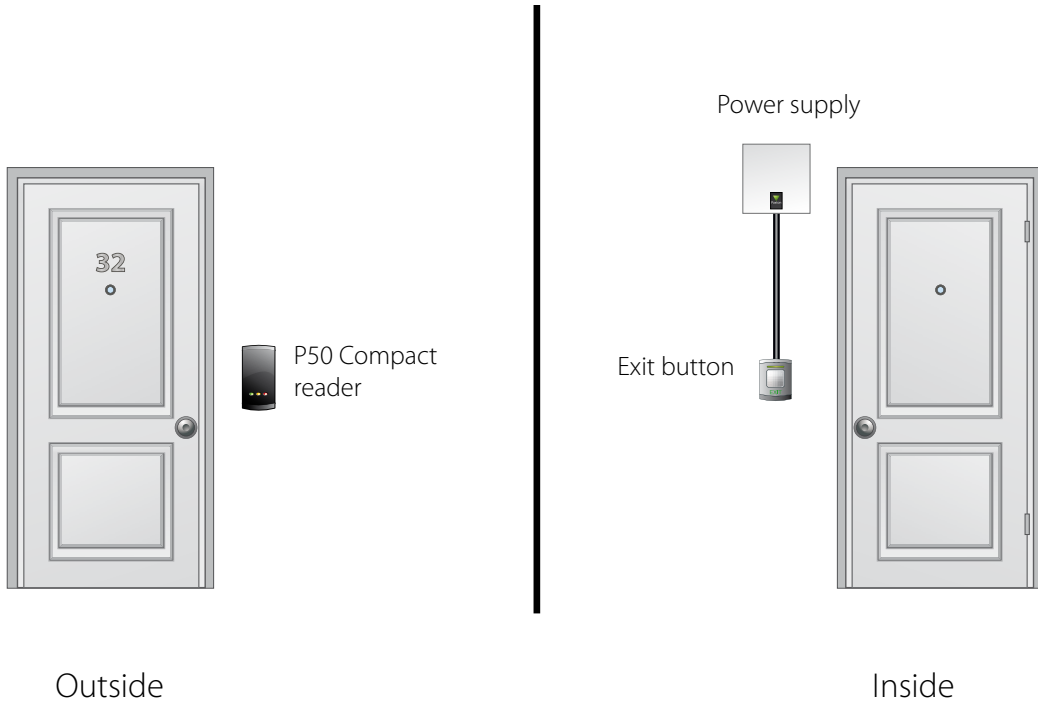

32 Standalone - Compact

Compact

Compact is a standalone solution where all the electronics are housed within the reader. Compact is suitable for low security internal doors requiring a cost-effective solution.