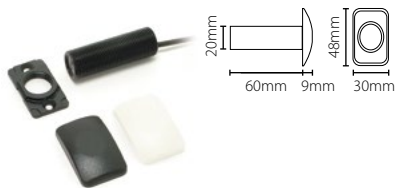

30 Switch2 Readers

Proximity vandal proof reader

Sales code 568-855
Price £150.00
More information <http://paxton.info/1046>