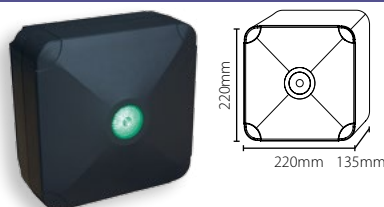

Proximity long range reader

Sales code 313-110
Price £275.00
More information <http://paxton.info/1043>