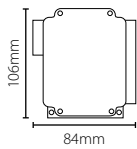

Net2 nano 1 door controller

Sales code 654-943
Price £200.00
More information <http://paxton.info/1294>