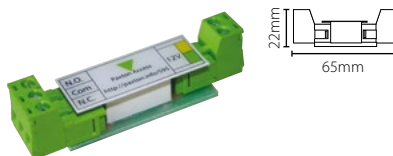

Sales code 325-010
Price £22.00
More information <http://paxton.info/1320>