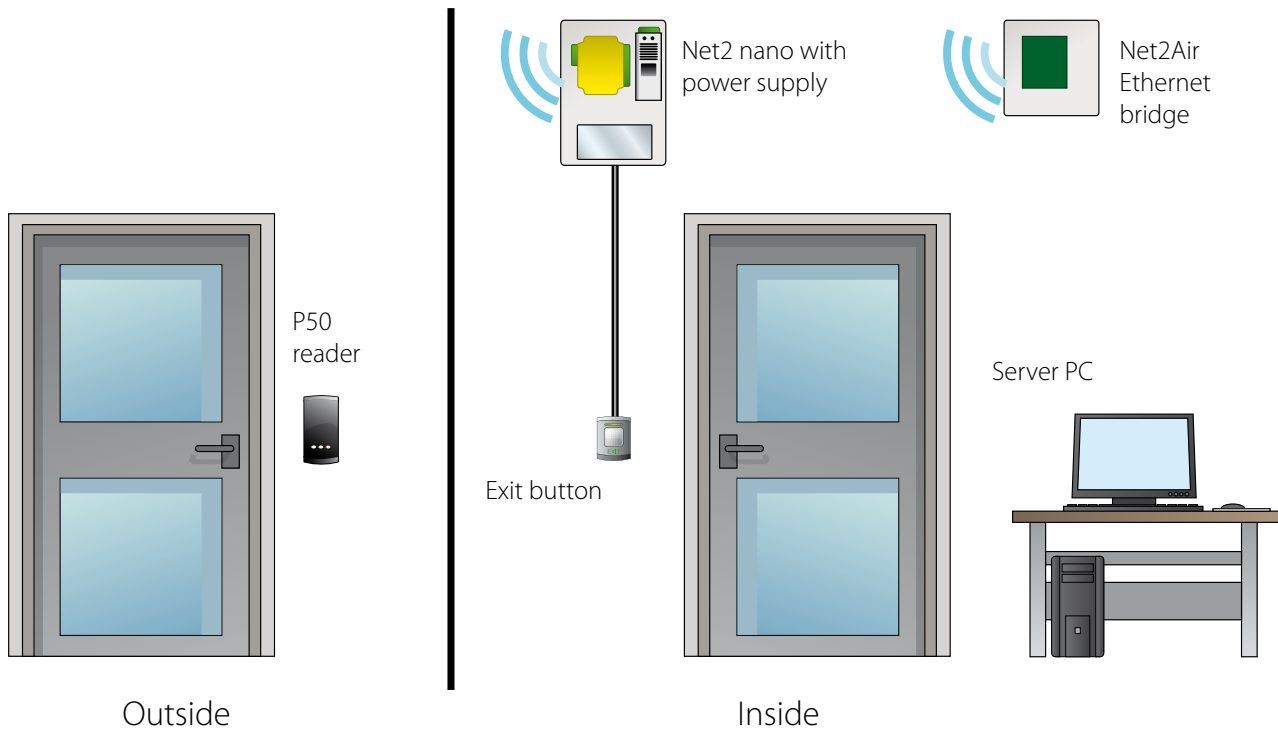

- Pan/tilt camera functionality to capture an angled view
- New standard and VR panel, improved look and feel
- Flush mount, surface mount and surface mount with rain hood available
- New grouping feature with Net2 Entry v2.14 enables smart management of multi-tenant buildings
- Multi-format reader, reads Paxton and MIFARE® token technology
- Standard panel features high contrast backlit keypad
- Intelligent panel design displays occupants by name
- Intuitive user interface for secondary ONVIF compliant camera integration
- SIP compatible, with a wider range of 3rd party products

Net2 nano

- A wireless single door controller
- Communicates to the server PC using Net2Air technology via a Net2Air bridge
- No cable required between Net2 nano and the server PC, reducing installation time