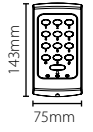

TOUCHLOCK stainless steel keypad - K75, Screw connector

Sales code 372-120
Price £80.00
More information <http://paxton.info/1050>