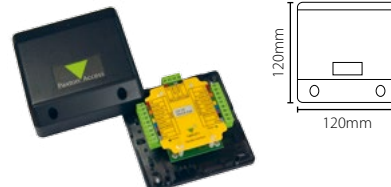

Proximity hands free interface - Plastic housing

Sales code 477-222
Price £110.00
More information <http://paxton.info/619>