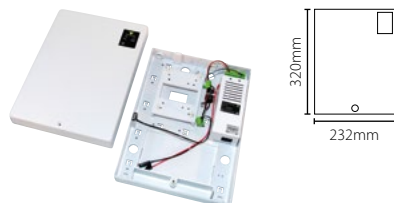

Paxton 12V 2A DC power supply - Plastic cabinet

Sales code 857-250
Price £95.00
More information <http://paxton.info/1249>